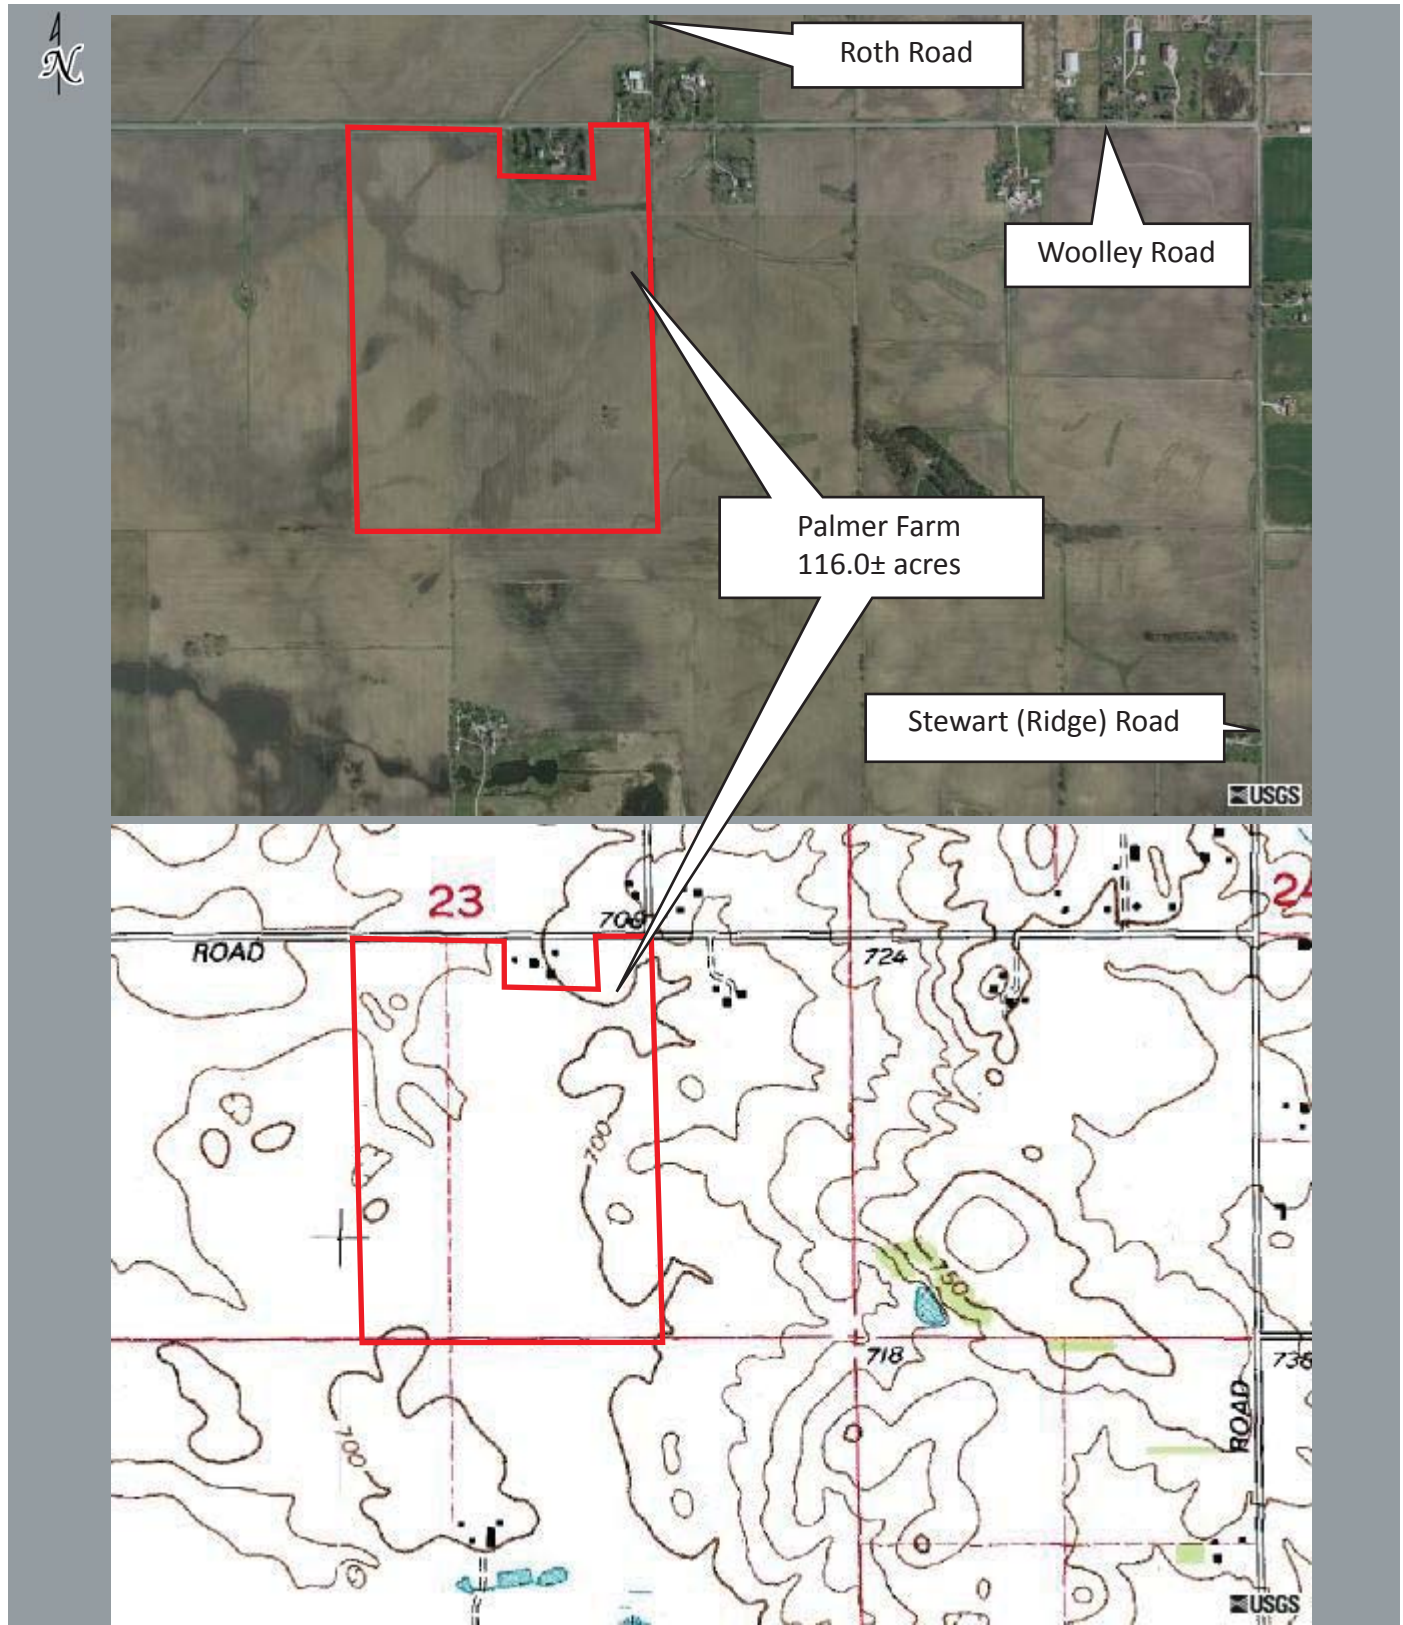

Palmer Farm

Oswego Township • 116± acres • Kendall County, Illinois

john greene Land Company

The information contained herein is from sources john greene Land Company deems reliable, but is not guaranteed. This offer may be withdrawn from the market or be subject to a change in price or terms without advance notice. Seller reserves the right to reject any and all offers. Duplication is expressly prohibited. 1.10.11