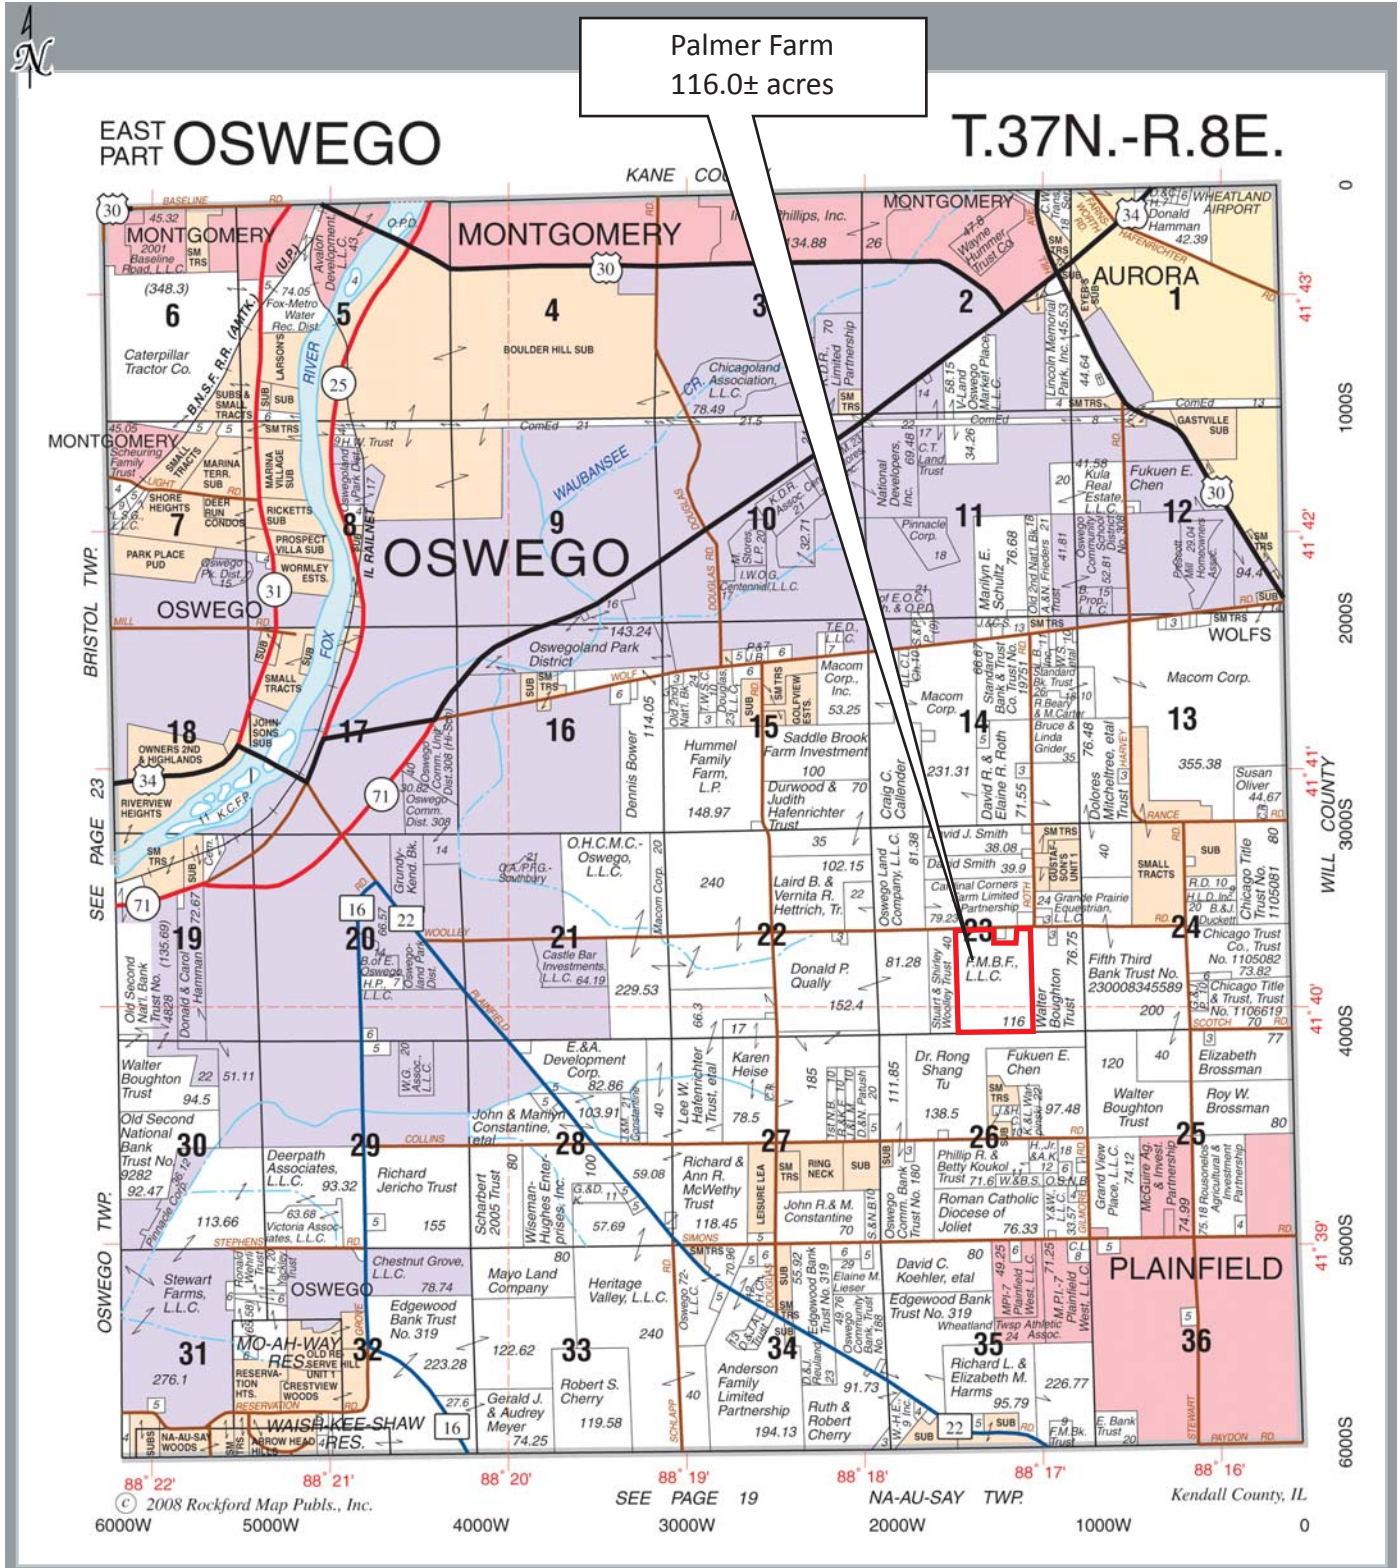

Palmer Farm

Oswego Township • 116± acres • Kendall County, Illinois

john greene Land Company

The information contained herein is from sources john greene Land Company deems reliable, but is not guaranteed. This offer may be withdrawn from the market or be subject to a change in price or terms without advance notice. Seller reserves the right to reject any and all offers. Duplication is expressly prohibited. 1.10.11